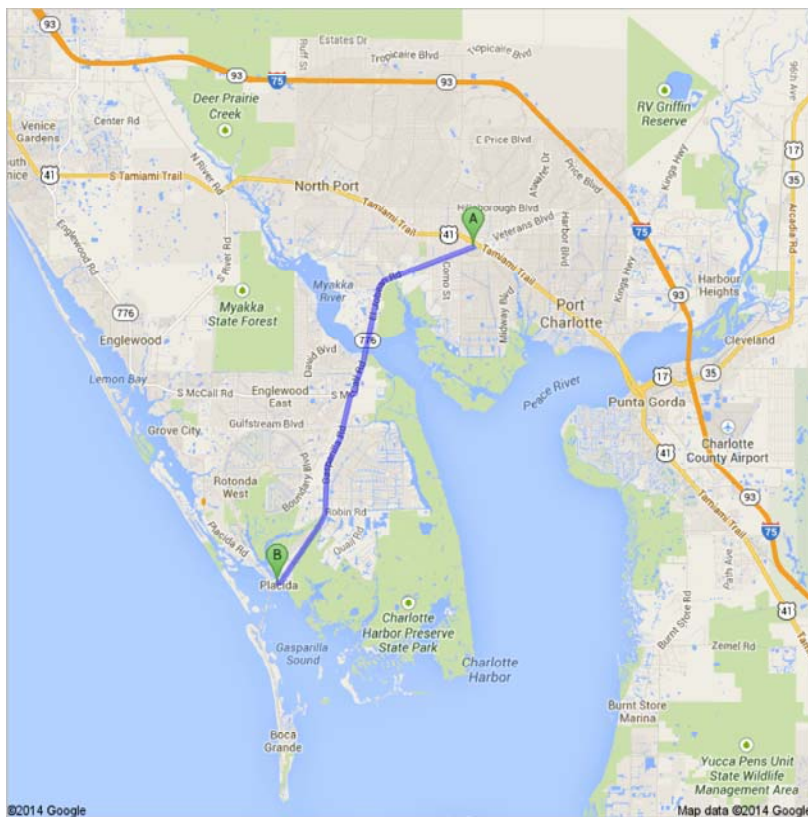

Directions to Placida Park
6499 Gasparilla Rd, Placida, FL 33946
15.6 mi – about 18 mins
All I-75 exits will bring you to the Tamiami Trail (Rt. 41)
Capt. Dave's Cell#: 941-235-1311
Link to this map: <http://goo.gl/maps/QH1aI>

 Co Rd 771/FL-776/El Jobean Rd

1. Head **west** on **Co Rd 771/FL-776/El Jobean Rd**
Continue to follow FL-776
About 9 mins

go 8.0 mi
total 8.0 mi

2. Turn **left** onto **Gasparilla Rd**
Destination will be on the right
About 9 mins

go 7.6 mi
total 15.6 mi

Placida Park
6499 Gasparilla Rd, Placida, FL 33946